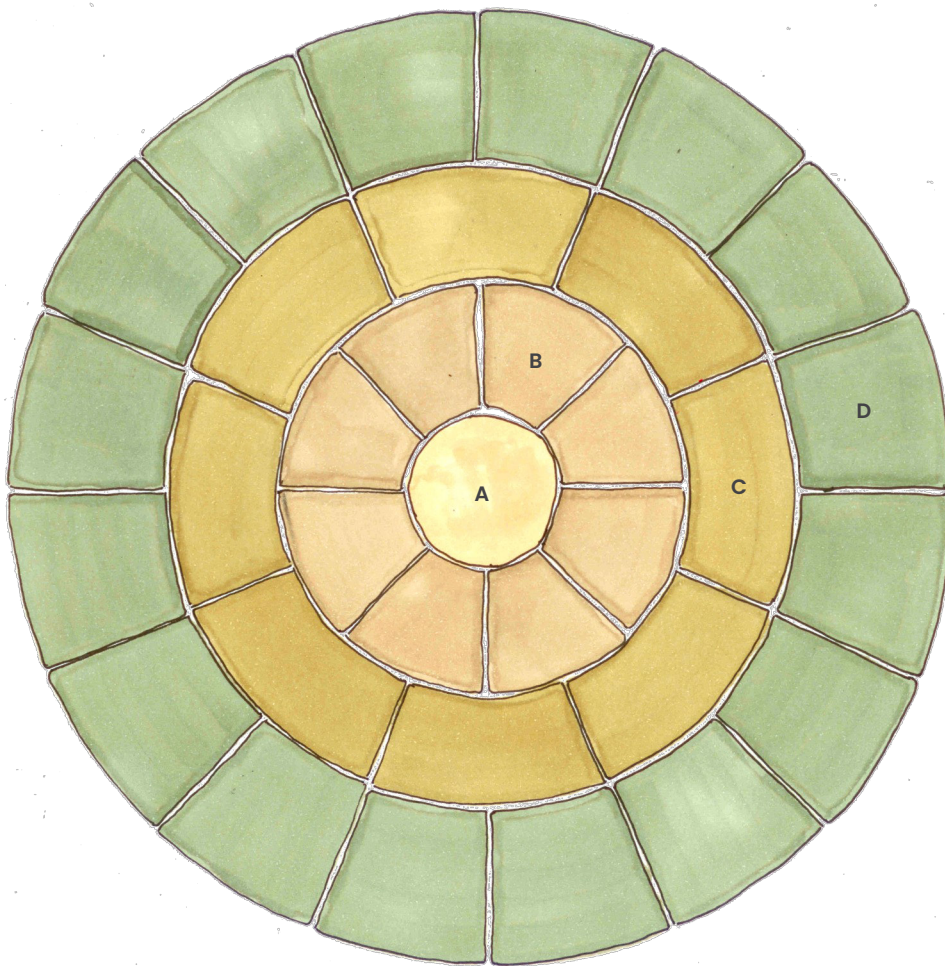

OUTDOOR

LAYING PATTERNS GUIDANCE

Sandstone Circle 3.6m Diameter.

IF YOU NEED ANY ADVICE PLEASE CONTACT A MEMBER OF STAFF AT YOUR LOCAL DEPOT, ON ONE OF THE NUMBERS BELOW, WHO WILL BE HAPPY TO ADVISE YOU ON ANY OF OUR PRODUCTS.