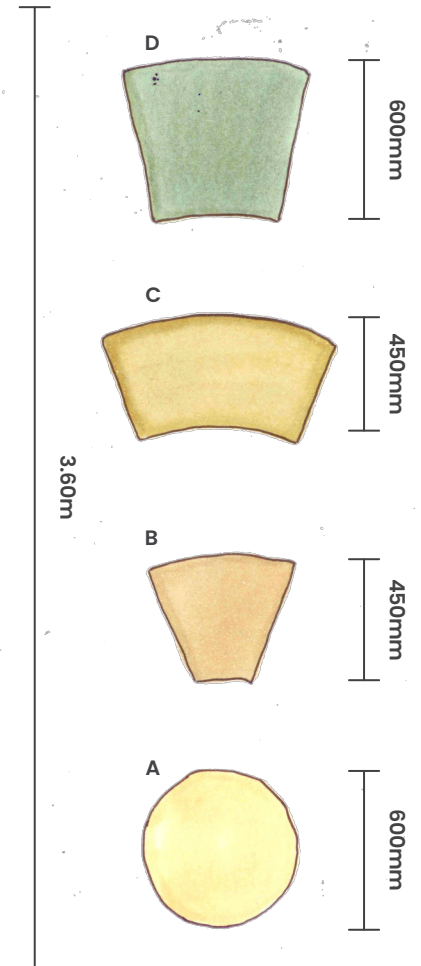

OUTDOOR

LAYING PATTERNS GUIDANCE

Sandstone Circle 3.6m Diameter.

IF YOU NEED ANY ADVICE PLEASE CONTACT A MEMBER OF STAFF AT YOUR LOCAL DEPOT, ON ONE OF THE NUMBERS BELOW, WHO WILL BE HAPPY TO ADVISE YOU ON ANY OF OUR PRODUCTS.